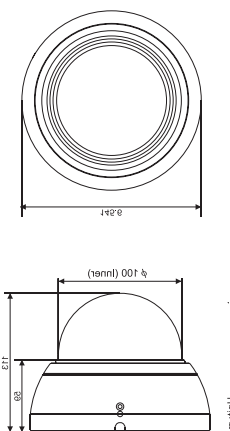

DIMENSIONS

ACCESSORIES

DB243W Wall Mount, White
PDA5W Pendant Mount, White